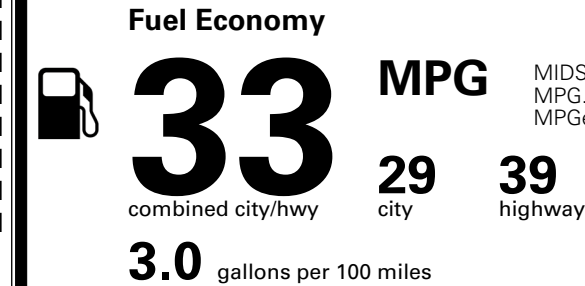

EPA DOT Fuel Economy and Environment

Gasoline Vehicle

MIDSIZE CARS range from 15 to 137 MPG. The best vehicle rates 146 MPGe.

You save
$1,000
in fuel costs
over 5 years
compared to the
average new vehicle.

Annual fuel cost
$1,500