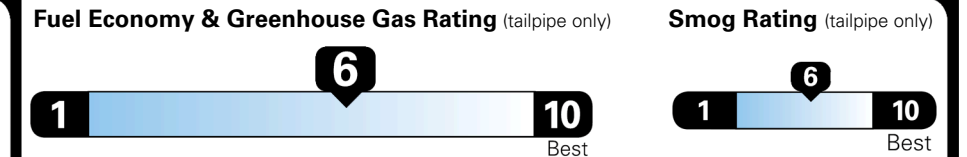

This vehicle emits 269 grams CO₂ per mile. The best emits 0 grams per mile (tailpipe only). Producing and distributing fuel also create emissions; learn more at fueleconomy.gov.

Actual results will vary for many reasons, including driving conditions and how you drive and maintain your vehicle. The average new vehicle gets 29 MPG and costs $8,500 to fuel over 5 years. Cost estimates are based on 15,000 miles per year at $ 3.30 per gallon. MPGe is miles per gasoline gallon equivalent. Vehicle emissions are a significant cause of climate change and smog.

fueleconomy.gov

Calculate personalized estimates and compare vehicles

GOVERNMENT 5-STAR SAFETY RATINGS

Overall Vehicle Score ★ ★ ★ ★ ★

Based on the combined rating of frontal, side and rollover. Should ONLY be compared to other vehicles of similar size and weight.

Frontal Driver ★ ★ ★ ★ ★

Crash Passenger ★ ★ ★ ★ ★

Based on the risk of injury in a frontal impact. Should ONLY be compared to other vehicles of similar size and weight.

Side Front seat ★ ★ ★ ★ ★

Crash Rear seat ★ ★ ★ ★ ★

Star ratings based on the risk of injury in a side impact.

Rollover ★ ★ ★ ★ ★

Star ratings based on the risk of rollover in a single-vehicle crash.

Star ratings range from 1 to 5 stars (★★★★★) with 5 being the highest.

Source: National Highway Traffic Safety Administration (NHTSA).

www.safercar.gov or 1-888-327-4236

Manufacturer's suggested retail price includes Manufacturer's recommended pre-delivery service. License and title fees, state and local taxes and other dealer installed options and accessories are not included in the manufacturer's suggested retail price.

PARTS CONTENT INFORMATION

FOR VEHICLES IN THIS CAR LINE U.S./CANADIAN PARTS CONTENT: 20 %

MAJOR SOURCES OF FOREIGN PARTS:
MEXICO: 45%
KOREA: 30%

NOTE: PARTS CONTENT DOES NOT INCLUDE FINAL ASSEMBLY, DISTRIBUTION, OR OTHER NON-PARTS COSTS.

FOR THIS VEHICLE FINAL ASSEMBLY POINT:
PESQUERIA, NL, MEXICO

COUNTRY OF ORIGIN

ENGINE (MOTOR): USA

TRANSMISSION: MEXICO