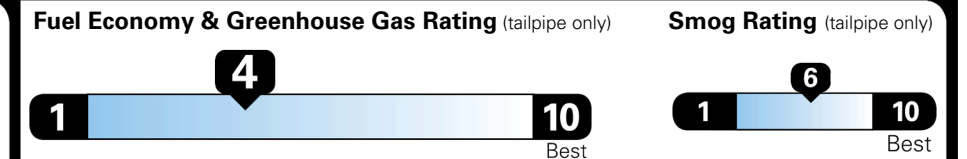

This vehicle emits 429 grams CO₂ per mile. The best emits 0 grams per mile (tailpipe only). Producing and distributing fuel also create emissions; learn more at fueleconomy.gov.

Actual results will vary for many reasons, including driving conditions and how you drive and maintain your vehicle. The average new vehicle gets 29 MPG and costs $8,500 to fuel over 5 years. Cost estimates are based on 15,000 miles per year at $ 3.30 per gallon. MPGe is miles per gasoline gallon equivalent. Vehicle emissions are a significant cause of climate change and smog.

fueleconomy.gov

Calculate personalized estimates and compare vehicles

GOVERNMENT 5-STAR SAFETY RATINGS

Overall Vehicle Score Not Rated

Based on the combined rating of frontal, side and rollover. Should ONLY be compared to other vehicles of similar size and weight.

Frontal Driver Not Rated

Crash Passenger Not Rated

Based on the risk of injury in a frontal impact. Should ONLY be compared to other vehicles of similar size and weight.

Side Front seat Not Rated

Crash Rear seat Not Rated

Star ratings based on the risk of injury in a side impact.

Rollover Not Rated

Star ratings based on the risk of rollover in a single-vehicle crash.

Star ratings range from 1 to 5 stars (★★★★★) with 5 being the highest.

Source: National Highway Traffic Safety Administration (NHTSA).

www.safercar.gov or 1-888-327-4236

Manufacturer's suggested retail price includes Manufacturer's recommended pre-delivery service. License and title fees, state and local taxes and other dealer installed options and accessories are not included in the manufacturer's suggested retail price.

PARTS CONTENT INFORMATION

FOR VEHICLES IN THIS CAR LINE U.S./CANADIAN PARTS CONTENT: 50 %

MAJOR SOURCES OF FOREIGN PARTS: KOREA: 35%

NOTE: PARTS CONTENT DOES NOT INCLUDE FINAL ASSEMBLY, DISTRIBUTION, OR OTHER NON-PARTS COSTS.

FOR THIS VEHICLE FINAL ASSEMBLY POINT: WEST POINT, GA, USA

COUNTRY OF ORIGIN

ENGINE (MOTOR): KOREA

TRANSMISSION: USA