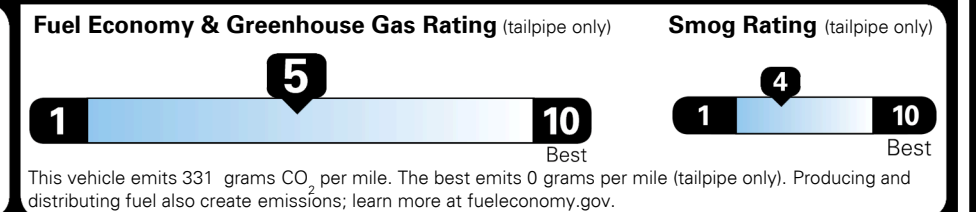

Actual results will vary for many reasons, including driving conditions and how you drive and maintain your vehicle. The average new vehicle gets 29 MPG and costs $8,500 to fuel over 5 years. Cost estimates are based on 15,000 miles per year at $ 3.30 per gallon. MPGe is miles per gasoline gallon equivalent. Vehicle emissions are a significant cause of climate change and smog.

fueleconomy.gov
Calculate personalized estimates and compare vehicles