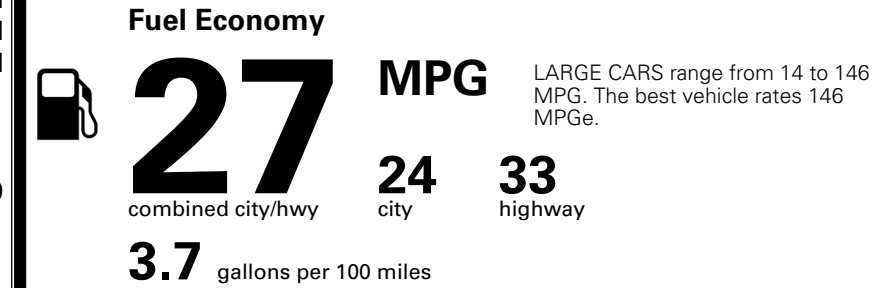

EPA DOT Fuel Economy and Environment

Gasoline Vehicle