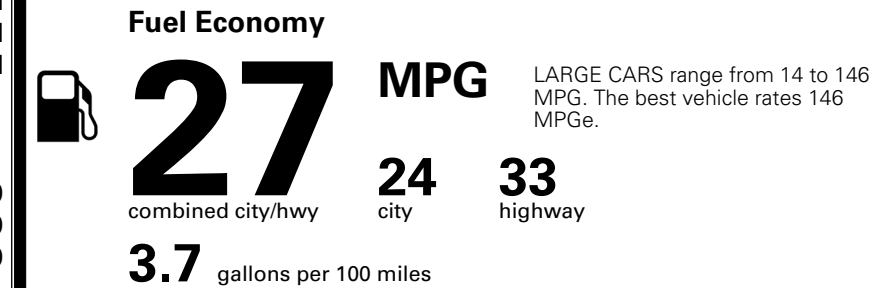

\$495.00
 \$295.00
 \$2,200.00

\$110.00
 \$200.00

MSRP INCLUDING OPTIONS

\$ 33,390.00

INLAND FREIGHT AND HANDLING

\$ 1,245.00

TOTAL MANUFACTURER'S SUGGESTED RETAIL PRICE ▶

\$ 34,635.00

TOTAL ADDITIONAL WEIGHT: 21.3

EPA DOT Fuel Economy and Environment

Gasoline Vehicle

You spend **\$750** more in fuel costs over 5 years compared to the average new vehicle.

Annual fuel cost **\$1,850**

Fuel Economy & Greenhouse Gas Rating (tailpipe only) Smog Rating (tailpipe only)