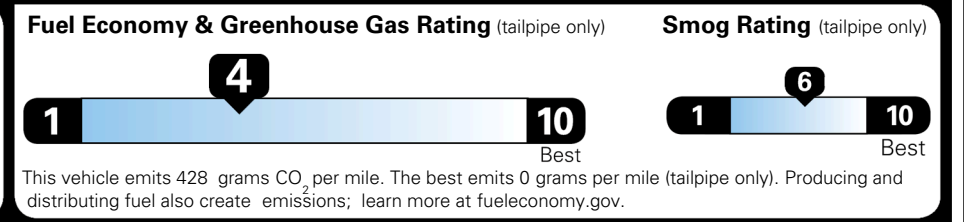

Actual results will vary for many reasons, including driving conditions and how you drive and maintain your vehicle. The average new vehicle gets 29 MPG and costs $8,500 to fuel over 5 years. Cost estimates are based on 15,000 miles per year at $ 3.30 per gallon. MPGe is miles per gasoline gallon equivalent. Vehicle emissions are a significant cause of climate change and smog.

fueleconomy.gov
Calculate personalized estimates and compare vehicles

Smartphone QR Code

GOVERNMENT 5-STAR SAFETY RATINGS

Overall Vehicle Score	Not Rated	
Based on the combined rating of frontal, side and rollover. Should ONLY be compared to other vehicles of similar size and weight.		
Frontal Crash	Driver	★★★★★
	Passenger	★★★★
Based on the risk of injury in a frontal impact. Should ONLY be compared to other vehicles of similar size and weight.		
Side Crash	Front seat	Not Rated
	Rear seat	Not Rated
Star ratings based on the risk of injury in a side impact.		
Rollover		★★★★
Star ratings based on the risk of rollover in a single-vehicle crash.		

Star ratings range from 1 to 5 stars (★★★★★) with 5 being the highest.
Source: National Highway Traffic Safety Administration (NHTSA).
www.safercar.gov or 1-888-327-4236

Manufacturer's suggested retail price includes Manufacturer's recommended pre-delivery service. License and title fees, state and local taxes and other dealer installed options and accessories are not included in the manufacturer's suggested retail price.

PARTS CONTENT INFORMATION

FOR VEHICLES IN THIS CAR LINE U.S./CANADIAN PARTS CONTENT: 2 %

MAJOR SOURCES OF FOREIGN PARTS: KOREA: 95%

NOTE: PARTS CONTENT DOES NOT INCLUDE FINAL ASSEMBLY, DISTRIBUTION, OR OTHER NON-PARTS COSTS.

FOR THIS VEHICLE FINAL ASSEMBLY POINT: GWANGMYEONG, KOREA

COUNTRY OF ORIGIN ENGINE (MOTOR): KOREA

TRANSMISSION: KOREA