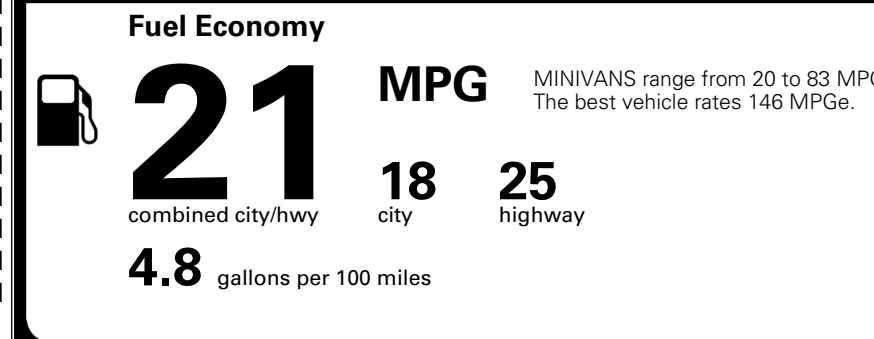

\$315.00
 \$400.00
 \$130.00

MSRP INCLUDING OPTIONS

\$ 42,435.00

INLAND FREIGHT AND HANDLING

\$ 1,545.00

TOTAL MANUFACTURER'S SUGGESTED RETAIL PRICE ▶

\$ 43,980.00

TOTAL ADDITIONAL WEIGHT: 22.5

EPA DOT Fuel Economy and Environment

Gasoline Vehicle

You spend \$3,250 more in fuel costs over 5 years compared to the average new vehicle.

Annual fuel cost \$2,350

Actual results will vary for many reasons, including driving conditions and how you drive and maintain your vehicle. The average new vehicle gets 29 MPG and costs \$8,500 to fuel over 5 years. Cost estimates are based on 15,000 miles per year at \$ 3.30 per gallon. MPGe is miles per gasoline gallon equivalent. Vehicle emissions are a significant cause of climate change and smog.