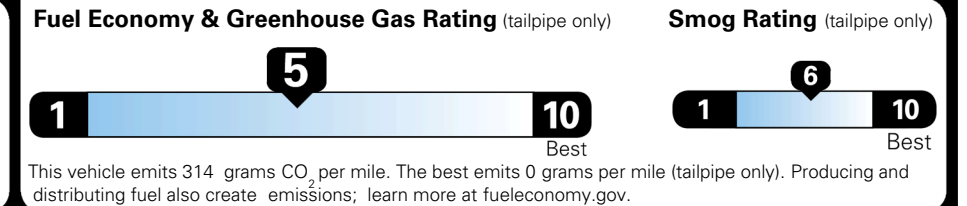

\$395.00

MSRP INCLUDING OPTIONS

\$ 29,285.00

INLAND FREIGHT AND HANDLING

\$ 1,245.00

TOTAL MANUFACTURER'S SUGGESTED RETAIL PRICE ▶

\$ 30,530.00

TOTAL ADDITIONAL WEIGHT:

EPA DOT Fuel Economy and Environment

Gasoline Vehicle

You spend \$250 more in fuel costs over 5 years compared to the average new vehicle.

Annual fuel cost \$1,750

Actual results will vary for many reasons, including driving conditions and how you drive and maintain your vehicle. The average new vehicle gets 29 MPG and costs \$8,500 to fuel over 5 years. Cost estimates are based on 15,000 miles per year at \$ 3.30 per gallon. MPGe is miles per gasoline gallon equivalent. Vehicle emissions are a significant cause of climate change and smog.