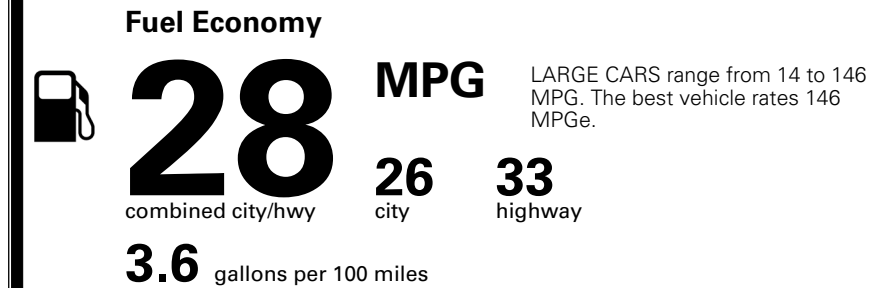

\$395.00

MSRP INCLUDING OPTIONS

\$ 29,285.00

INLAND FREIGHT AND HANDLING

\$ 1,245.00

TOTAL MANUFACTURER'S SUGGESTED RETAIL PRICE ▶

\$ 30,530.00

TOTAL ADDITIONAL WEIGHT:

EPA DOT Fuel Economy and Environment

Gasoline Vehicle

You spend \$250 more in fuel costs over 5 years compared to the average new vehicle.

Annual fuel cost \$1,750

Actual results will vary for many reasons, including driving conditions and how you drive and maintain your vehicle. The average new vehicle gets 29 MPG and costs \$8,500 to fuel over 5 years. Cost estimates are based on 15,000 miles per year at \$ 3.30 per gallon. MPGe is miles per gasoline gallon equivalent. Vehicle emissions are a significant cause of climate change and smog.