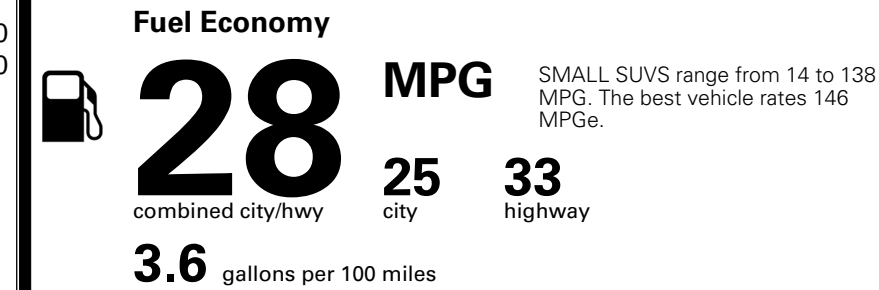

MSRP INCLUDING OPTIONS \$ 29,130.00

INLAND FREIGHT AND HANDLING \$ 1,495.00

TOTAL MANUFACTURER'S SUGGESTED RETAIL PRICE ▶ \$ 30,625.00

TOTAL ADDITIONAL WEIGHT: 11.1

EPA DOT Fuel Economy and Environment

Gasoline Vehicle