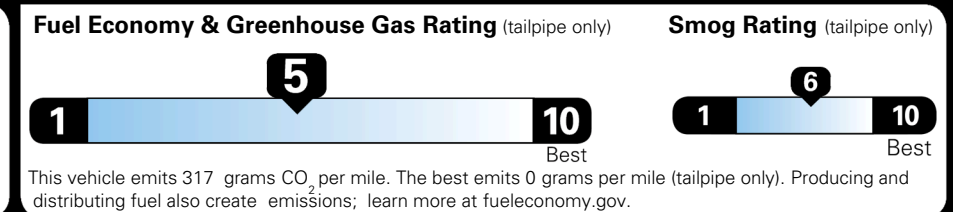

Actual results will vary for many reasons, including driving conditions and how you drive and maintain your vehicle. The average new vehicle gets 29 MPG and costs $8,500 to fuel over 5 years. Cost estimates are based on 15,000 miles per year at $ 3.30 per gallon. MPGe is miles per gasoline gallon equivalent. Vehicle emissions are a significant cause of climate change and smog.

fueleconomy.gov

Calculate personalized estimates and compare vehicles

GOVERNMENT 5-STAR SAFETY RATINGS

Overall Vehicle Score ★★★★★

Based on the combined rating of frontal, side and rollover. Should ONLY be compared to other vehicles of similar size and weight.

Frontal Crash Driver ★★★★★ Passenger ★★★★★

Based on the risk of injury in a frontal impact. Should ONLY be compared to other vehicles of similar size and weight.

Side Crash Front seat ★★★★★ Rear seat ★★★★★

Star ratings based on the risk of injury in a side impact.

Rollover ★★★★★

Star ratings based on the risk of rollover in a single-vehicle crash.

Star ratings range from 1 to 5 stars (★★★★★) with 5 being the highest.

Source: National Highway Traffic Safety Administration (NHTSA).

www.safercar.gov or 1-888-327-4236

Manufacturer's suggested retail price includes Manufacturer's recommended pre-delivery service. License and title fees, state and local taxes and other dealer installed options and accessories are not included in the manufacturer's suggested retail price.

PARTS CONTENT INFORMATION

FOR VEHICLES IN THIS CAR LINE U.S./CANADIAN PARTS CONTENT: 55 %

MAJOR SOURCES OF FOREIGN PARTS: KOREA: 30%

NOTE: PARTS CONTENT DOES NOT INCLUDE FINAL ASSEMBLY, DISTRIBUTION, OR OTHER NON-PARTS COSTS.

FOR THIS VEHICLE FINAL ASSEMBLY POINT: WEST POINT, GA, USA

COUNTRY OF ORIGIN ENGINE (MOTOR): USA

TRANSMISSION: USA

*Additional terms and conditions apply.

**Kia Connect may be currently unavailable for some Model Year 2022 and newer vehicles sold or purchased in Massachusetts; please see owners.kia.com for more information.

NOTE: When you purchase this vehicle, Kia America, Inc. collects personal information you provide to the dealership. For information on our collection and use of personal information and your rights, please see our Privacy Policy on www.kia.com.