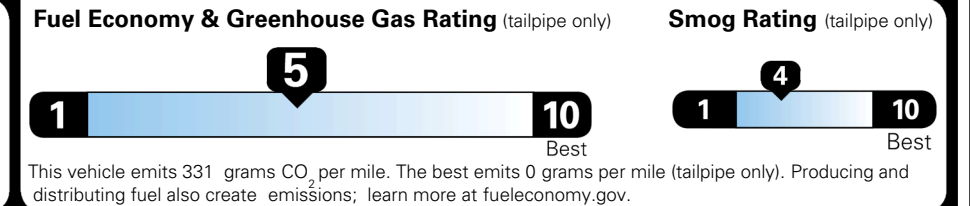

\$495.00
 \$4,400.00

MSRP INCLUDING OPTIONS

\$ 38,875.00

INLAND FREIGHT AND HANDLING

\$ 1,245.00

TOTAL MANUFACTURER'S SUGGESTED RETAIL PRICE ▶

\$ 40,120.00

TOTAL ADDITIONAL WEIGHT: 11.6

EPA DOT Fuel Economy and Environment

Gasoline Vehicle

You spend \$750 more in fuel costs over 5 years compared to the average new vehicle.

Annual fuel cost **\$1,850**

Actual results will vary for many reasons, including driving conditions and how you drive and maintain your vehicle. The average new vehicle gets 29 MPG and costs \$8,500 to fuel over 5 years. Cost estimates are based on 15,000 miles per year at \$ 3.30 per gallon. MPGe is miles per gasoline gallon equivalent. Vehicle emissions are a significant cause of climate change and smog.