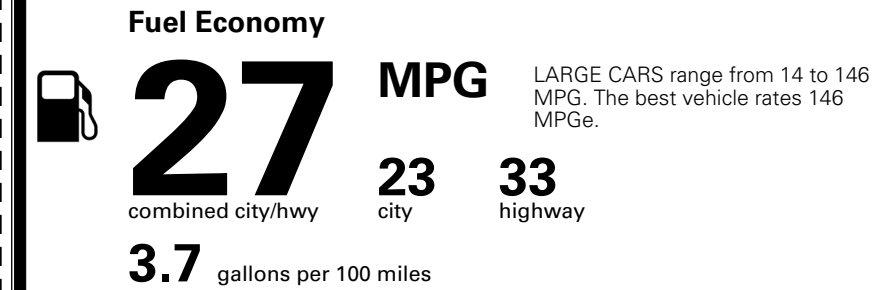

EPA DOT Fuel Economy and Environment

Gasoline Vehicle

You spend $750 more in fuel costs over 5 years compared to the average new vehicle.

Annual fuel cost **$1,850**