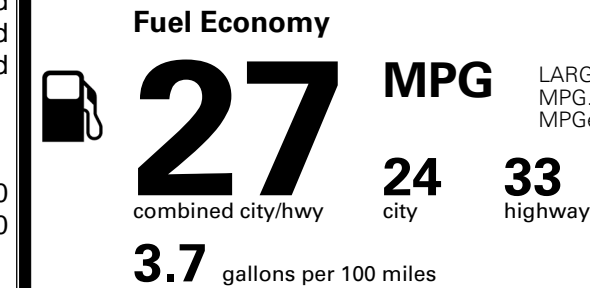

\$ 30,090.00

Included  
 Included  
 Included

\$495.00  
 \$2,200.00

\$110.00  
 \$200.00  
 \$60.00

MSRP INCLUDING OPTIONS

\$ 33,155.00

INLAND FREIGHT AND HANDLING

\$ 1,245.00

### EPA DOT Fuel Economy and Environment

LARGE CARS range from 14 to 146 MPG. The best vehicle rates 146 MPGe.