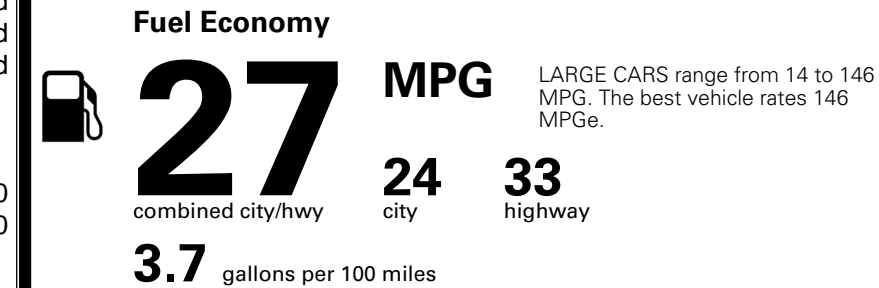

\$295.00
 \$2,200.00

\$110.00
 \$200.00

MSRP INCLUDING OPTIONS

\$ 32,895.00

INLAND FREIGHT AND HANDLING

\$ 1,245.00

TOTAL MANUFACTURER'S SUGGESTED RETAIL PRICE ▶

\$ 34,140.00

TOTAL ADDITIONAL WEIGHT: 21.3

EPA DOT Fuel Economy and Environment

Gasoline Vehicle

You spend **\$750** more in fuel costs over 5 years compared to the average new vehicle.

Annual fuel cost **\$1,850**

Actual results will vary for many reasons, including driving conditions and how you drive and maintain your vehicle. The average new vehicle gets 29 MPG and costs \$8,500 to fuel over 5 years. Cost estimates are based on 15,000 miles per year at \$ 3.30 per gallon. MPGe is miles per gasoline gallon equivalent. Vehicle emissions are a significant cause of climate change and smog.