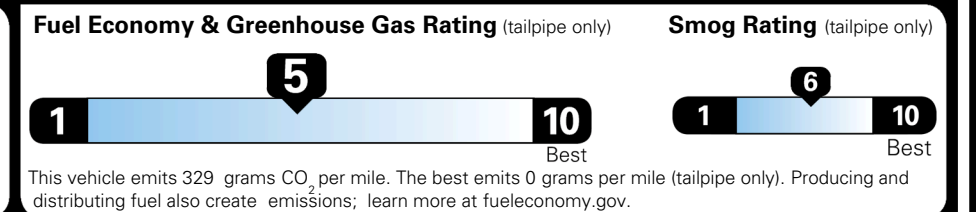

TOTAL ADDITIONAL WEIGHT: 21.3

EPA DOT Fuel Economy and Environment

Gasoline Vehicle

You spend **\$750** more in fuel costs over 5 years compared to the average new vehicle.

Annual fuel cost **\$1,850**

Actual results will vary for many reasons, including driving conditions and how you drive and maintain your vehicle. The average new vehicle gets 29 MPG and costs \$8,500 to fuel over 5 years. Cost estimates are based on 15,000 miles per year at \$ 3.30 per gallon. MPGe is miles per gasoline gallon equivalent. Vehicle emissions are a significant cause of climate change and smog.

fueleconomy.gov

Calculate personalized estimates and compare vehicles

GOVERNMENT 5-STAR SAFETY RATINGS

Overall Vehicle Score ★ ★ ★ ★ ★

Based on the combined rating of frontal, side and rollover. Should ONLY be compared to other vehicles of similar size and weight.